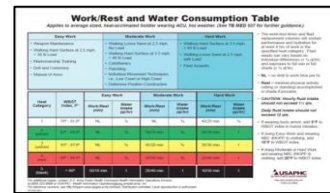

[FLOOD MAP NORTH](#)

[FLOOD MAP SOUTH](#)

GTA 05-08-012
Individual Safety Card

Dispatch Approval For
Winter Road Conditions

Work/Rest Water
Consumption Table