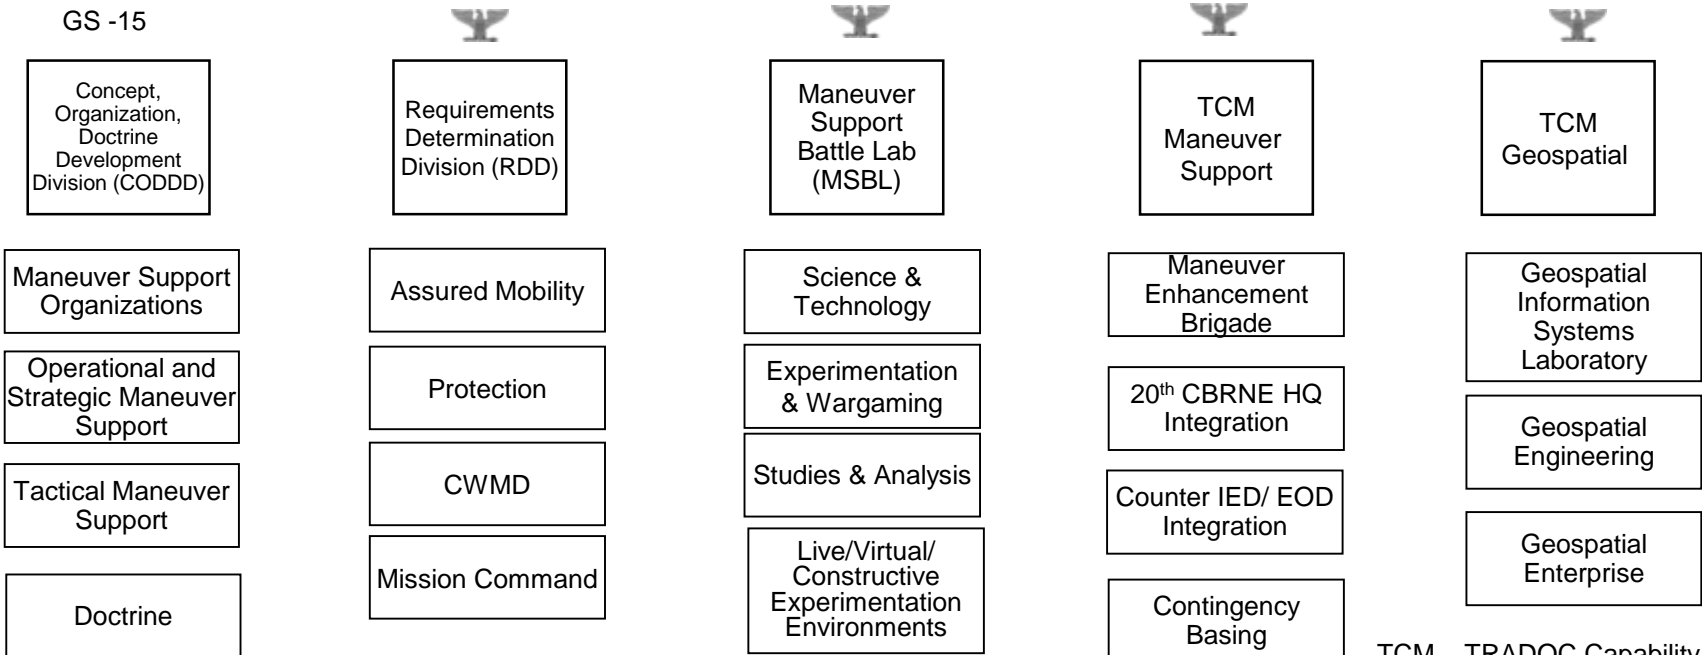

U.S. ARMY

MSCoE CDID Organization

External Liaisons

Army Research Lab	5
Engineering Research & Development Center	1
Edgewood Chemical Biological Center	1
Night Vision and Electronic Sensors Directorate	1
Army Geospatial Center	1
Armament Research Development & Engineering Center	1

Attachments

Reliability and Maintainability Engineers	2
ARCIC Cost Benefit Analysts	2
Architecture Analyst	1

TCM – TRADOC Capability Manager

Victory Starts Here – Victory Through Skill