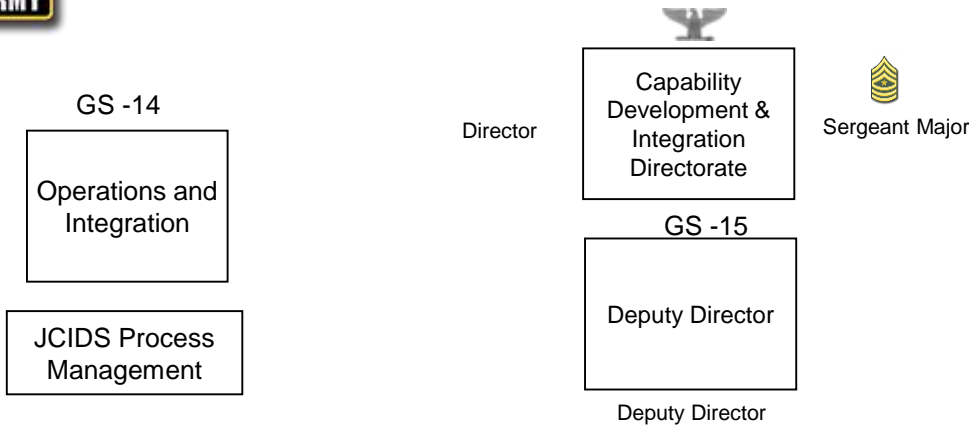

U.S. ARMY

MSCoE CDID Organization

External Liaisons

Army Research Lab	5
Engineering Research & Development Center	1
Edgewood Chemical Biological Center	1
Night Vision and Electronic Sensors Directorate	1
Army Geospatial Center	1
Armament Research Development & Engineering Center	1

Attachments

Reliability and Maintainability Engineers	2
ARCIC Cost Benefit Analysts	2
Architecture Analyst	1

TCM – TRADOC Capability Manager

Victory Starts Here – Victory Through Skill